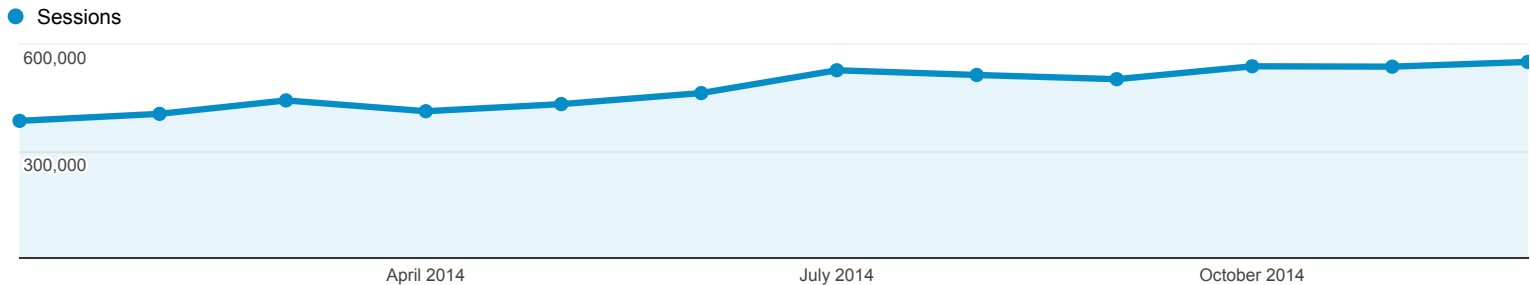

Jan 1, 2014 - Dec 31, 2014

Audience Overview

All Sessions
100.00%

Overview

Sessions
5,703,945

Users
2,212,178

Pageviews
16,512,848

Pages / Session
2.89

Avg. Session Duration
00:02:55

Bounce Rate
59.85%

% New Sessions
35.38%

Returning Visitor (Blue) | New Visitor (Green)

Language	Sessions	% Sessions
1. ru	2,449,084	42.94%
2. en-us	1,976,345	34.65%
3. ru-ru	931,965	16.34%
4. en-gb	84,468	1.48%
5. en	78,889	1.38%
6. fr	18,248	0.32%
7. hy-am	16,492	0.29%
8. de	12,857	0.23%
9. zh-cn	10,946	0.19%
10. fr-fr	10,097	0.18%