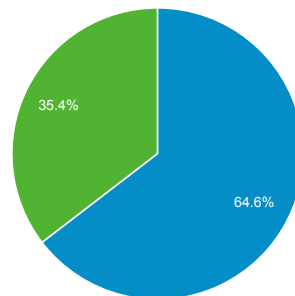

Jan 1, 2014 - Dec 31, 2014

Audience Overview

All Sessions
100.00%

Overview

Sessions
5,703,945

Users
2,212,178

Pageviews
16,512,848

Pages / Session
2.89

Avg. Session Duration
00:02:55

Bounce Rate
59.85%

% New Sessions
35.38%

Returning Visitor (Blue) | New Visitor (Green)

Language	Sessions	% Sessions
1. ru	2,449,084	42.94%
2. en-us	1,976,345	34.65%
3. ru-ru	931,965	16.34%
4. en-gb	84,468	1.48%
5. en	78,889	1.38%
6. fr	18,248	0.32%
7. hy-am	16,492	0.29%
8. de	12,857	0.23%
9. zh-cn	10,946	0.19%
10. fr-fr	10,097	0.18%